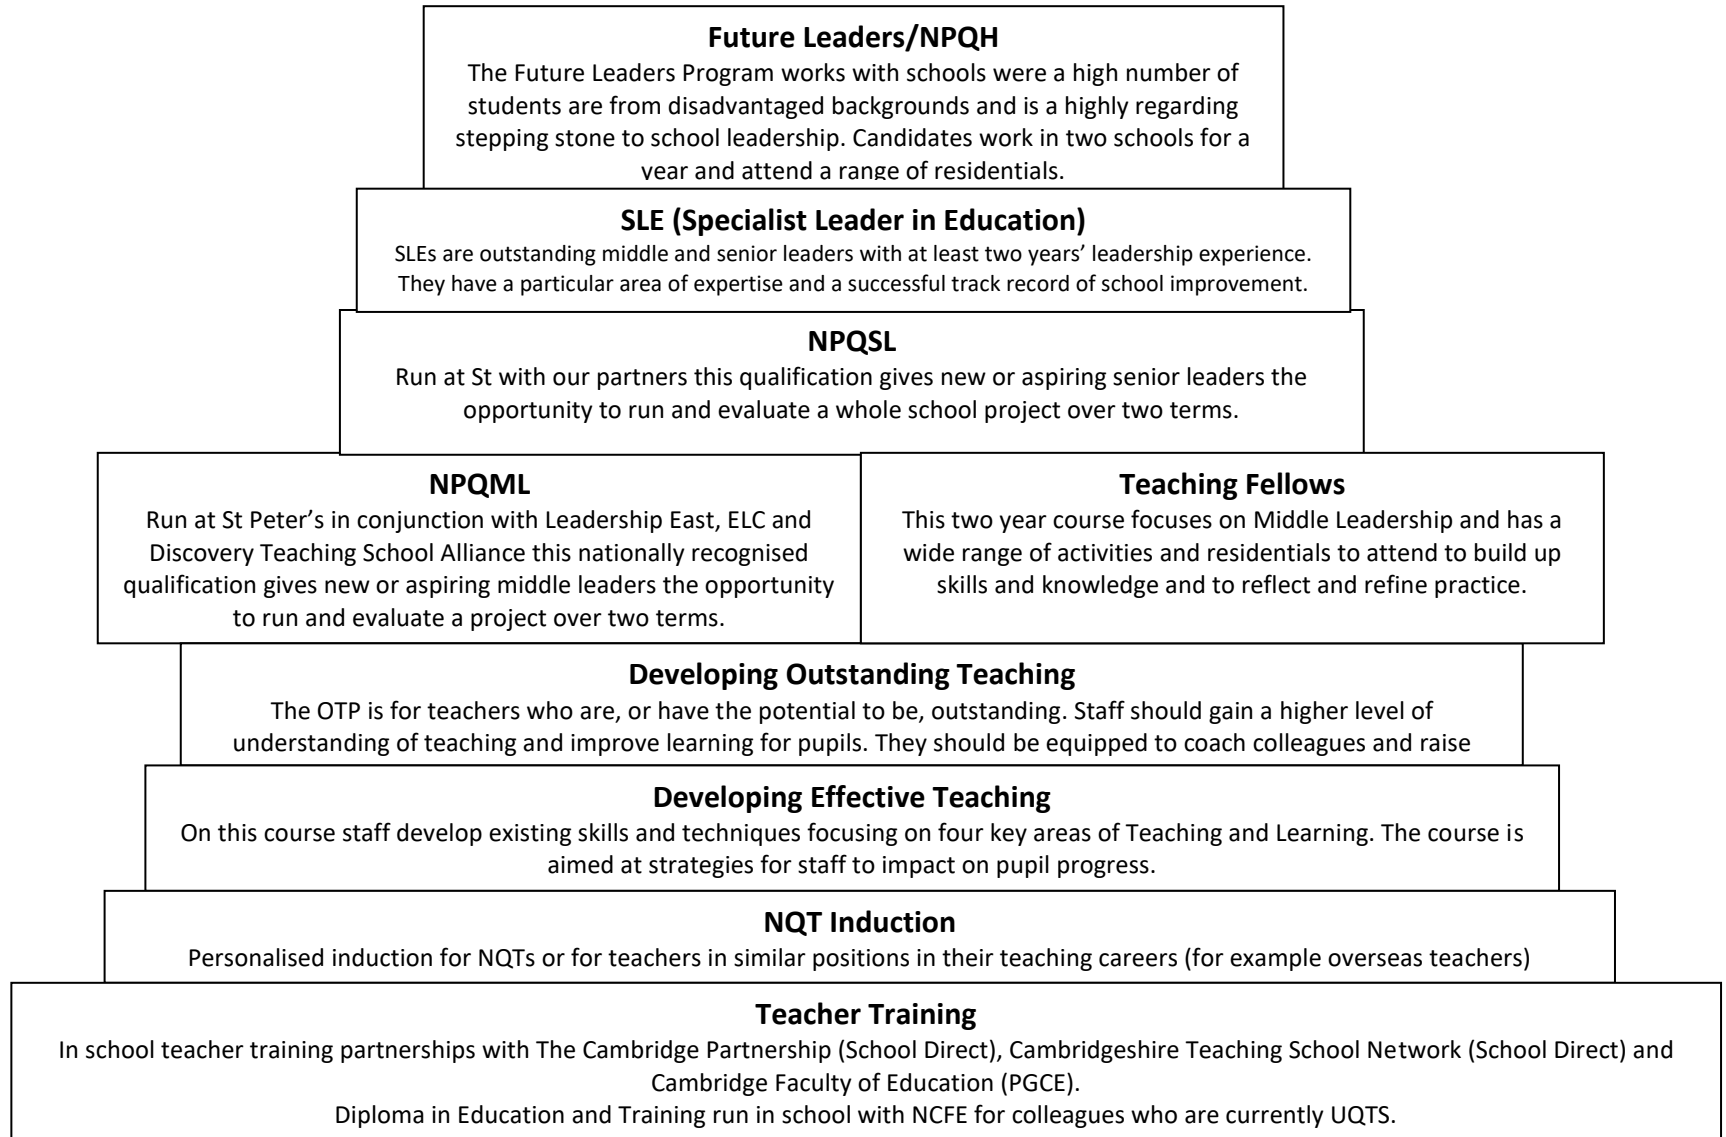

St Peter's Professional Development Model

Coaching

Our team of experienced coaches work with individuals by self-referral to develop teaching across the school.

EXCEED

ASPIRE

LEARN