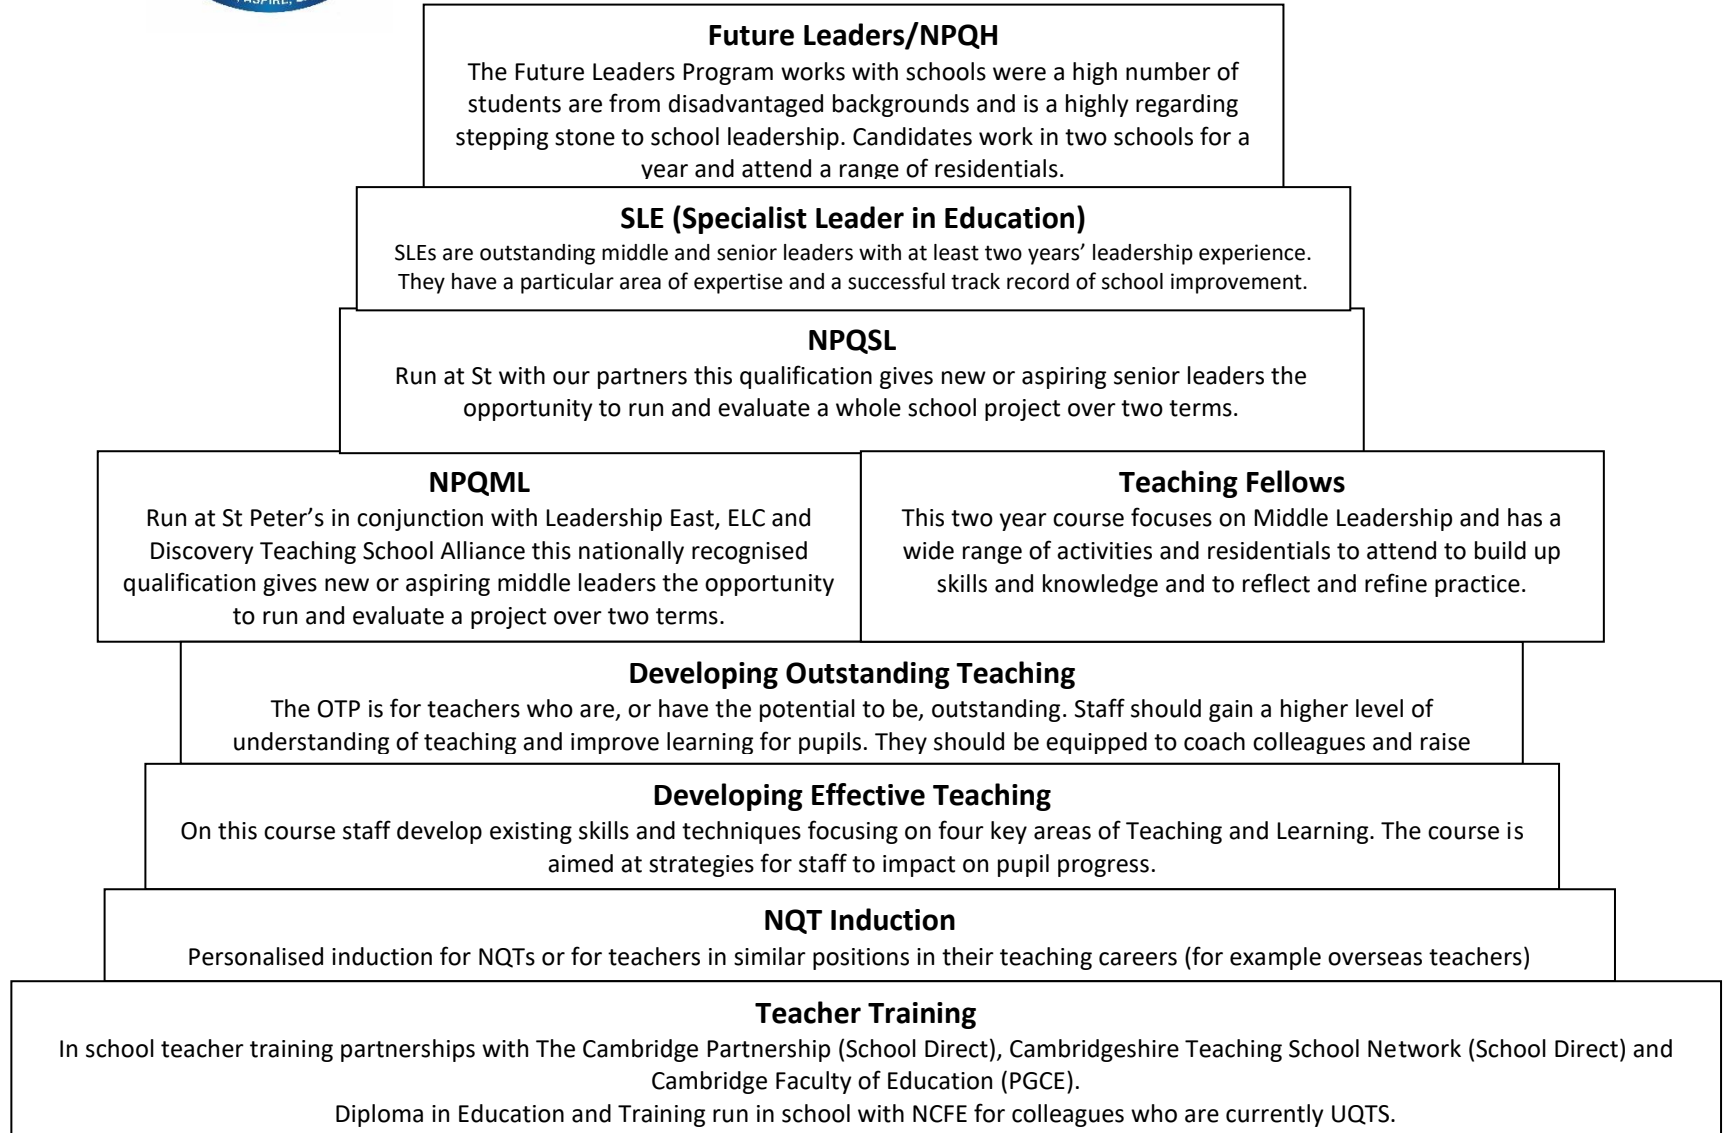

St Peter's Professional Development Model

Coaching
Our team of experienced coaches work with individuals by self-referral to develop teaching across the school.

EXCEED

ASPIRE

LEARN